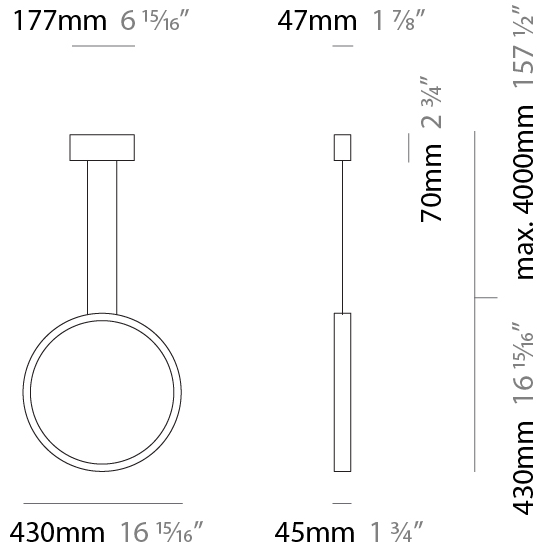

PROJECT	_____
TYPE	_____
SPECIFIER	_____
QUANTITY	_____
DATE	_____

ASSOLO SUSPENSION

D31005-

base number   Finish
Options

1. To build a product code in our configurator select the specify button on the base model # product page
2. To build a manual product code on this datasheet choose from the options listed below in blue font and add the suffix to the base model #

GENERAL

Series: Assolo
Brand: Cini & Nils
Division: Design
Mounting Type: Suspension
Mounting Location: Ceiling
Subcategory: Ambient

PHYSICAL

Shape: Round
Diameter (mm): 430
Diameter (in): 16 ¹⁵/₁₆
Width (mm): 45
Width (in): 1 ³/₄
Height (mm): 430
Height (in): 16 ¹⁵/₁₆
Max. Overall Height (mm): 4430
Max. Overall Height (in): 174 ⁷/₁₆
Light Distribution: Indirect
Weight (kg): 3.5
Weight (lbs): 7.7
Fixture Finish: WHI / BLK / MGD
Fixture Material: Aluminum
Upon Request: Any custom colour

ELECTRICAL

Lamp Type: LED
Input Wattage (W): 27
Total Output Wattage (W): 25
Dimming: Tri-Mode (Non-Dimming and Phase Dimming (120Vac only) and 0-10V Dimming)
Driver Included: Yes
Driver Location: Integrated
Driver Type: Constant Current - Universal
Driver Class: Class 2
Input Voltage (V): 120 - 277
Constant Current (MA): 700

LED

Color Temperature (°K): 2800
Nominal Lumen (lm): 2900
CRI: >90 CRI
Lamp Life (hrs): 50000
Upon Request: 3000K / 3500K / 4000K

OPTICAL

RATINGS AND CERTIFICATIONS

Certified By: Certified for North American Standards
IP rating: IP20